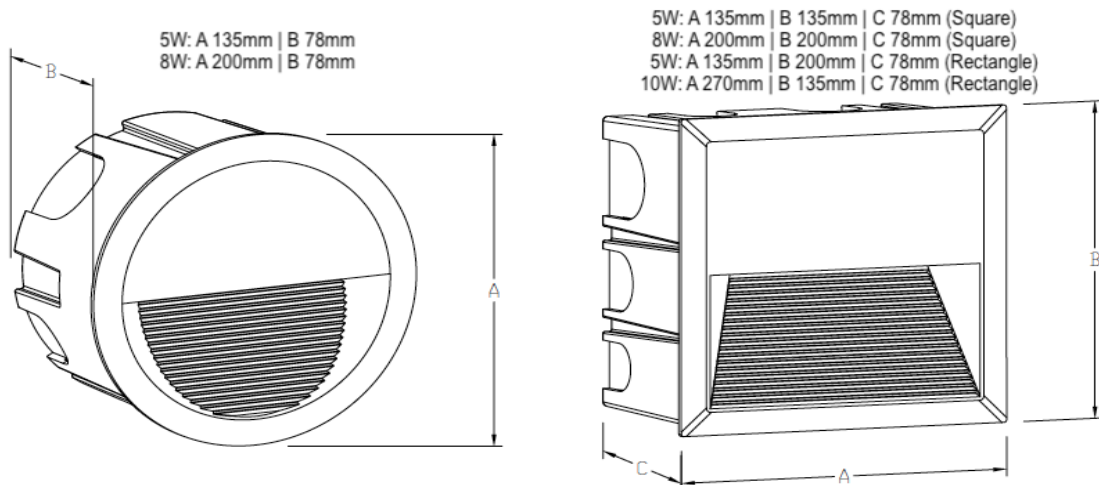

**Life:** 50,000 Hours L70

Model number	Mount	Shape	Wattage	CCT	Controls
BR-R-S-8W-3K-S	R: Recessed S: Surface	C: Circular S: Square R: Rectangle	5W 8W 10W*	2700K 3000K 4000K 5000K	S: Standard A: 0-10V

\*10W is only available with rectangle shape

### Dimensions for recessed series

Recessed Circular

Recessed Square

Recessed Rectangle

Dimensions for surface series

Surface Circular

Surface Square

Surface Rectangle