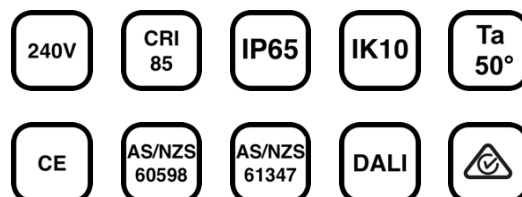

RUPA

Rupa's are high performance surface mount LED luminaires, robust structure IK10 rated for harsh environments, fire-rated material, heat and corrosion resistant, anti-tamper screws on trim, UV stabilized opal cover provides smooth and even lighting, circular LED boards ensures uniform distribution without dark or hot spots, slim in size makes it suitable for wide range of applications, high output lumens packages in their class, available in different sizes, shapes and wattages.

Material- Robust PC body with anti UV opal diffuser

Finish- White or black paint

Efficacy- 98lm/W

Input voltage- 240V 50/60Hz

Dimming- 1-10V, Dali, Triac

Life: 50,000 Hours L70

Model number: RUC-18W-4K-B-S	
Shape	C: Circular S: Semicircle O: Oval Sq: Square
Wattage	12W 18W 25W 30W*
CCT	3000K 4000K 5000K 5700K Tri
Finish	B: Black W: White
Controls	S: Standard A: 01-0V T: Triac D: Dali S: Sensor E: Emergency

*Only for circular