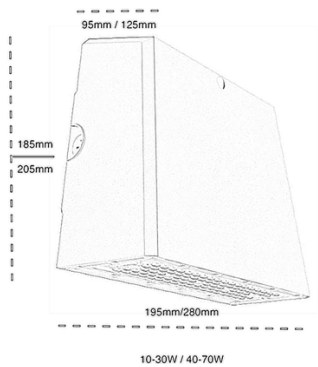

GUARDIA

Guardia's family have slim profile yet robust design makes it ideal for harsh exterior applications, best asymmetric forward throw optics in market place, far-ahead in their class in efficiency and performance, available in two sizes and 5 different wattages makes it suitable for all sorts of exterior areas, IP66 sealed with gasketed and high resistance to corrosion, IK08 rated with 5 joules of impact testing.

Material- Die-cast aluminium

Finish- Silver standard, black as an option

Efficacy- 125LM/W

Input voltage- 240V 50/60Hz

Dimming- 1-10V, DALI or photocell

Life: 50,000 Hours L70

Model number	Wattage	Beam Angle	CCT	Finish	Controls
GU-10W-A-5K-SL-S	10W	A: Asymmetric forward throw	3K	SL	S: Standard P: Photocell D: DALI A: 1-10V
	20W		4K	BK	
	30W		5K		
	40W				
	70W				