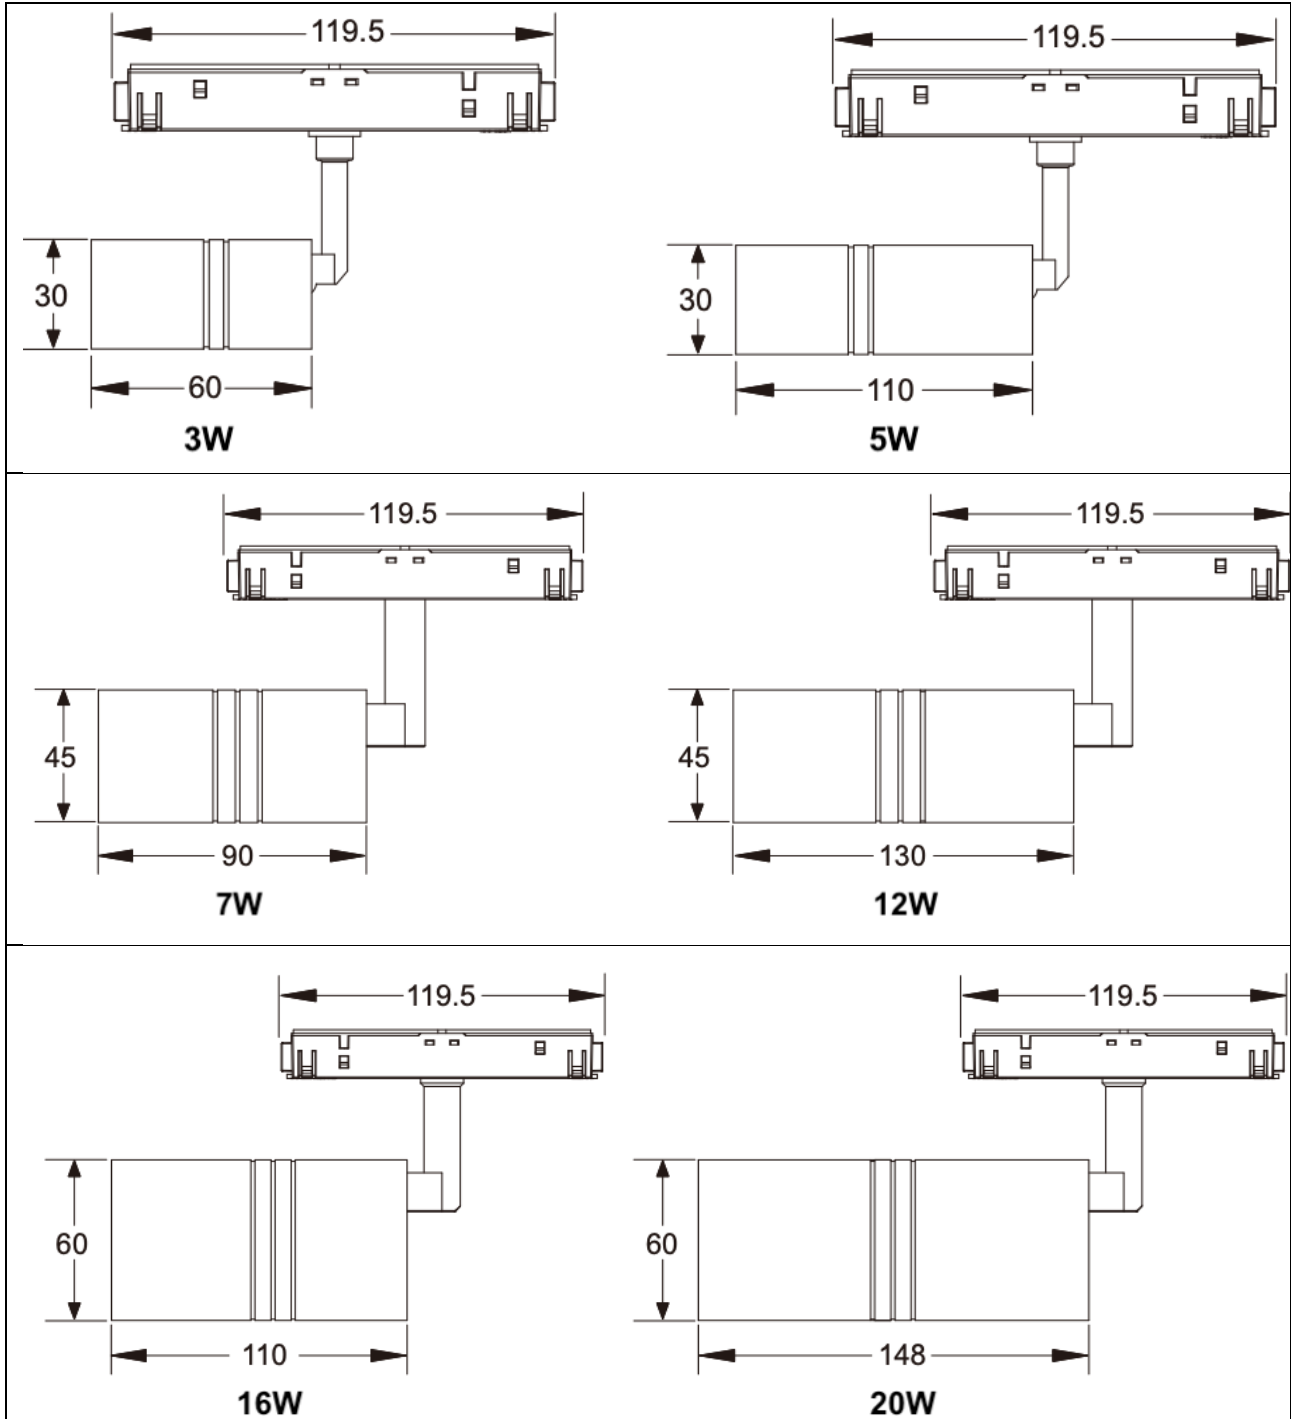

**Material-** Extruded aluminium body  
**Finish-** White, Black or custom colours  
**Efficacy-** 81-92lm/W  
**Input voltage-** 48V DC  
**Dimming-** Dali, 1-10V  
**Life:** 63,000 Hours L80

Model number	Wattage	Optics	CCT	Finish	Controls
POT-7W-36-3K-BK-S	3W   5W	15°	2700K	WH	S: Standard
	7W   12W	24°	3000K	BK	A: 1-10V
	16W   20W	35°	4000K	CU	D: DALI

Dimensions

### Dimensions

L1=300	10W
L2=600	20W
L3=900	30W
L3=1200	30W/40W