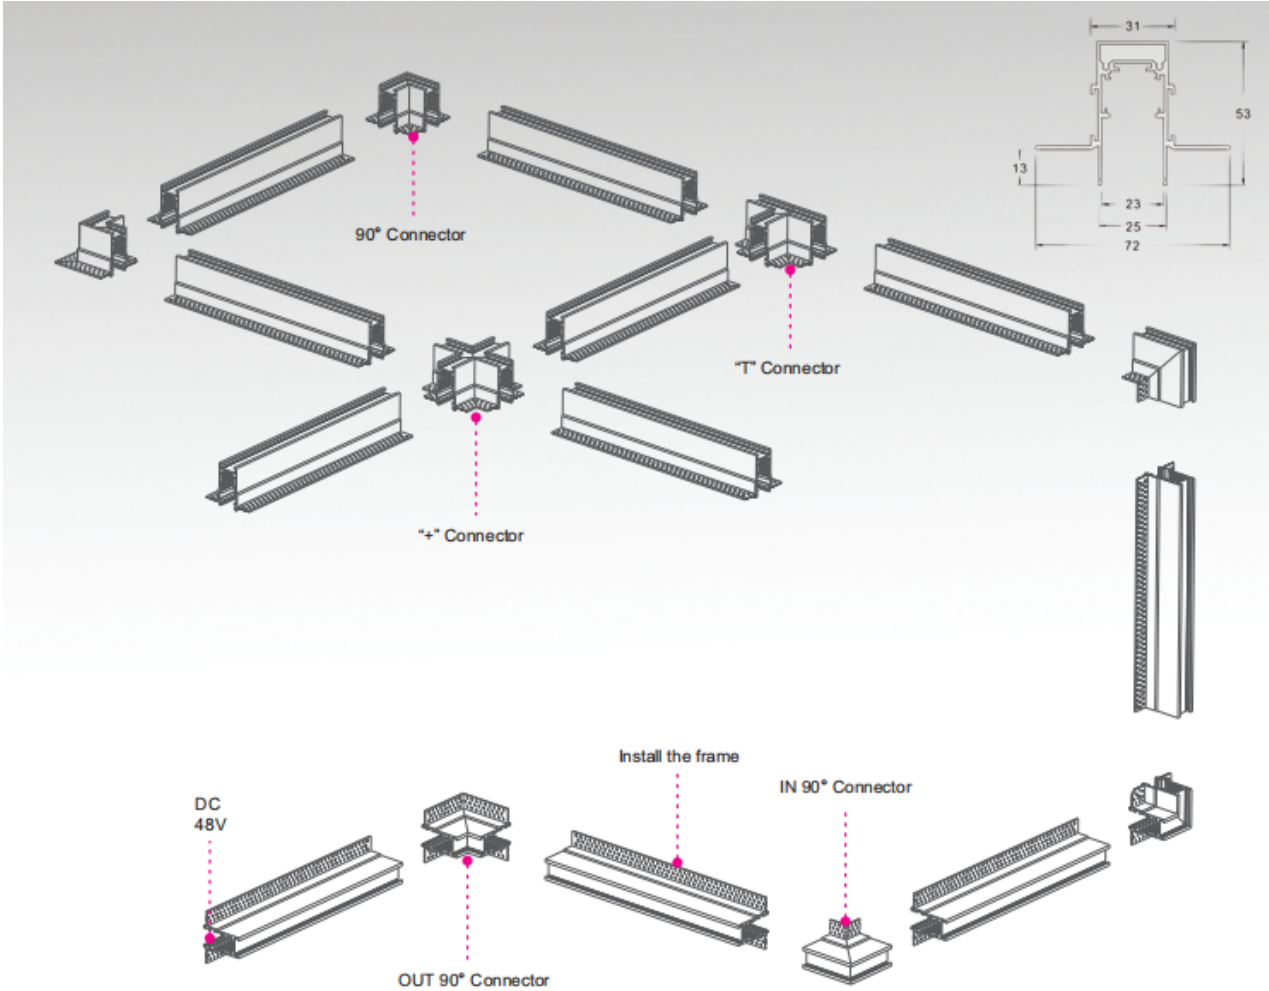

Trimless Track

Accessories