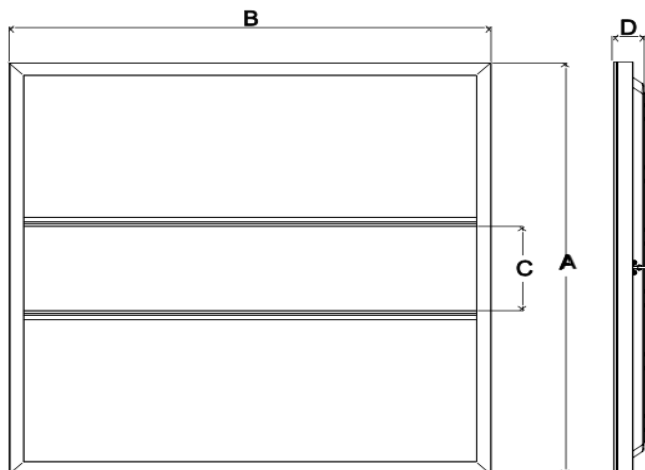

Material- cold rolled carbon sheet steel- SPCC

Finish- white powder coated paint

Efficacy- 109-116lm/W

Input voltage- 240V 50/60Hz

Dimming- 1-10V, DALI or DSI.

Life: 50,000 Hours L80/B10

Model number	Size mm	Wattage	Mount	CCT	Controls
AS-1-36W-R-4K-S	1: 595x595x50	36W	R: Recessed	3000K	S: Standard
	2: 620x620x50	36W	P: Pendant	4000K	D: Dali
	3: 295x1195x50	36W		5000K	T: Triac
	4: 595x1195x50	60W		Tri-colour	E: Emg

Dimensions

- 1: A 595mm | B 595mm | C 120mm | D 50mm
- 2: A 620mm | B 620mm | C 120mm | D 50mm
- 3: A 295mm | B 1195mm | C 70mm | D 50mm
- 4: A 595mm | B 1195mm | C 70mm | D 50mm